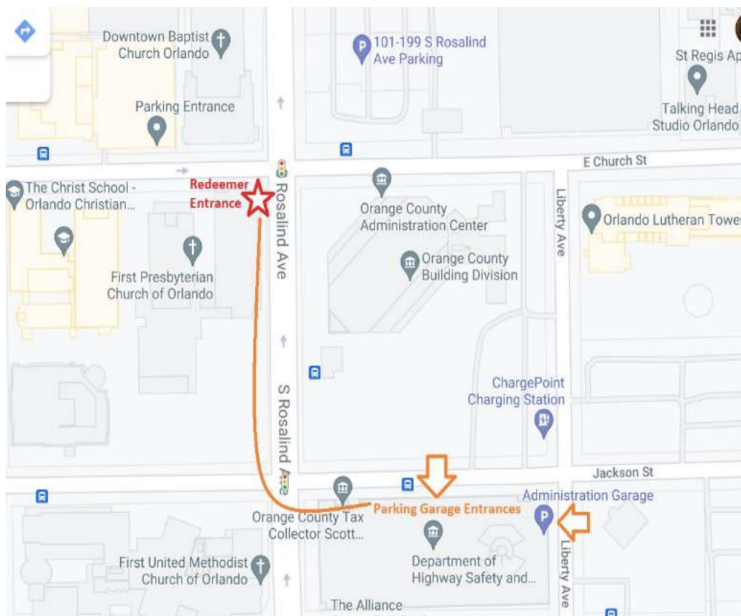

Downtown Location Details

The Redeemer Counseling Center is part of the First Presbyterian Church building located at 106 E Church Street, Orlando, FL, 32801. The counseling office has its own entrance, on the southwest corner of the Rosalind Avenue and Church Street intersection.

Our staff will provide you with a QR code slip that will allow you to exit the parking garage free of charge (only valid for garage located at 300 Liberty Ave.) Please see second page for additional details. There is one entrance to this garage on Liberty Avenue and another entrance on Jackson Street. If you enter on the Liberty Avenue side, you can park on the 5th or 6th floors which are designated for First Presbyterian Church. If you enter on the Jackson street side, you can park on the first floor.

There are also metered parking spaces for \$1 an hour in front of the office both on Church St. and Rosalind Ave. These spaces are free after 6pm. (We cannot validate metered parking or any of the other parking garages in the area.)